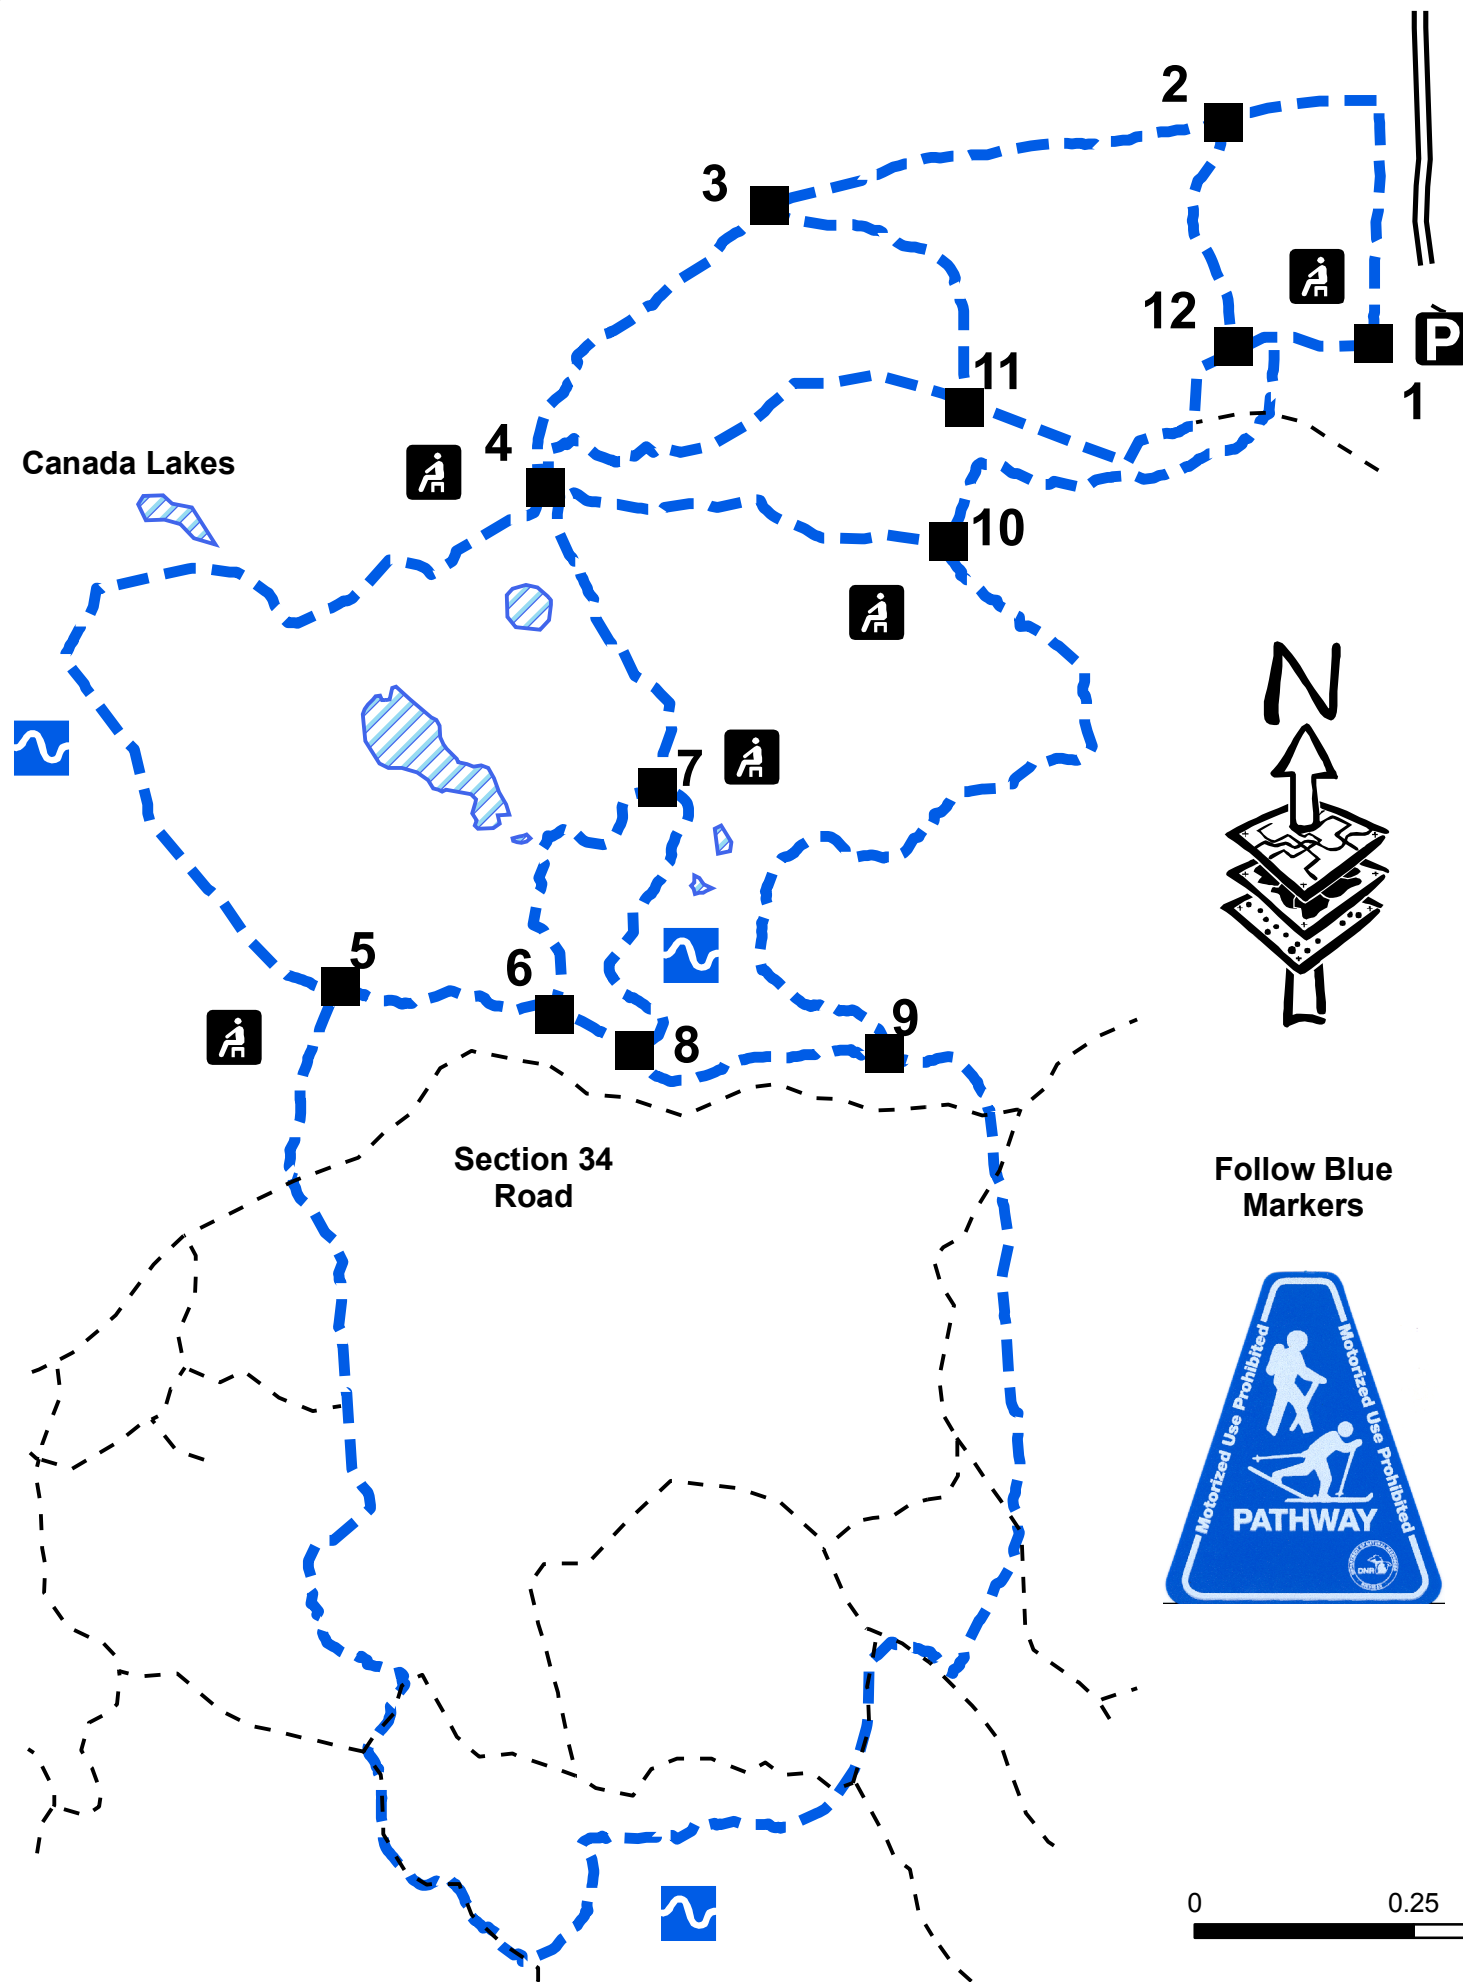

# CANADA LAKES SKI TRAIL & PATHWAY

Point to Point	Milage	Kilometer
1 to 2	0.4	0.6
2 to 3	0.5	0.8
2 to 12	0.3	0.5
3 to 4	0.4	0.6
3 to 11	0.4	0.6
4 to 5	1.2	2
4 to 7	0.4	0.6
4 to 10	0.5	0.8
4 to 11	0.6	1
5 to 6	0.3	0.5
5 to 9	3.1	5
6 to 7	0.4	0.6
6 to 8	0.1	0.2
7 to 8	0.4	0.6
8 to 9	0.3	0.5
9 to 10	1	2
10 to 1	0.6	1
11 to 12	0.4	0.6
12 to 1	0.1	0.2
<b>Total</b>	<b>11.4</b>	<b>18.7</b>

**Legend**

- **Ski Trail**
- **intersections**

**Roads**

**TYPE**

- == **County Road**
- **Two-Track**

Luce Co. 911	
UTM Grid Locations	
Point	Location
1	FS1639
2	FS1611
3	FS1527
4	FS1487
5	FS1450
6	FS1490
7	FS1508
8	FS1505
9	FS1551
10	FS1561
11	FS1564
12	FS1613

This trail is maintained through donations by the volunteers of Newberry Area Skinny Ski Inc.

Date: 1/11/2013  
Produced By: Paul E. Gaberdiel