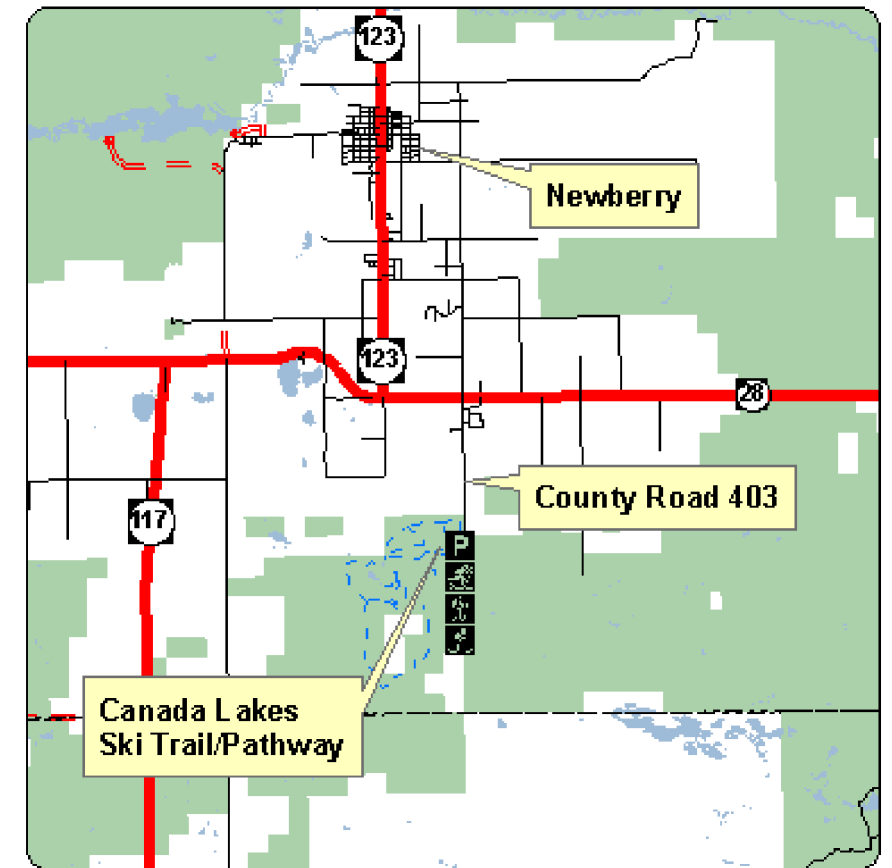

# CANADA LAKES SKI TRAIL & PATHWAY

Point to Point	Milage	Kilometer
1 to 2	0.4	0.6
2 to 3	0.5	0.8
2 to 12	0.3	0.5
3 to 4	0.4	0.6
3 to 11	0.4	0.6
4 to 5	1.2	2
4 to 7	0.4	0.6
4 to 10	0.5	0.8
4 to 11	0.6	1
5 to 6	0.3	0.5
5 to 9	3.1	5
6 to 7	0.4	0.6
6 to 8	0.1	0.2
7 to 8	0.4	0.6
8 to 9	0.3	0.5
9 to 10	1	2
10 to 1	0.6	1
11 to 12	0.4	0.6
12 to 1	0.1	0.2
<b>Total</b>	<b>11.4</b>	<b>18.7</b>

**Legend**

- **Ski Trail**
- **intersections**

**Roads**

**TYPE**

- == **County Road**
- **Two-Track**

Luce Co. 911	
UTM Grid Locations	
Point	Location
1	FS1639
2	FS1611
3	FS1527
4	FS1487
5	FS1450
6	FS1490
7	FS1508
8	FS1505
9	FS1551
10	FS1561
11	FS1564
12	FS1613