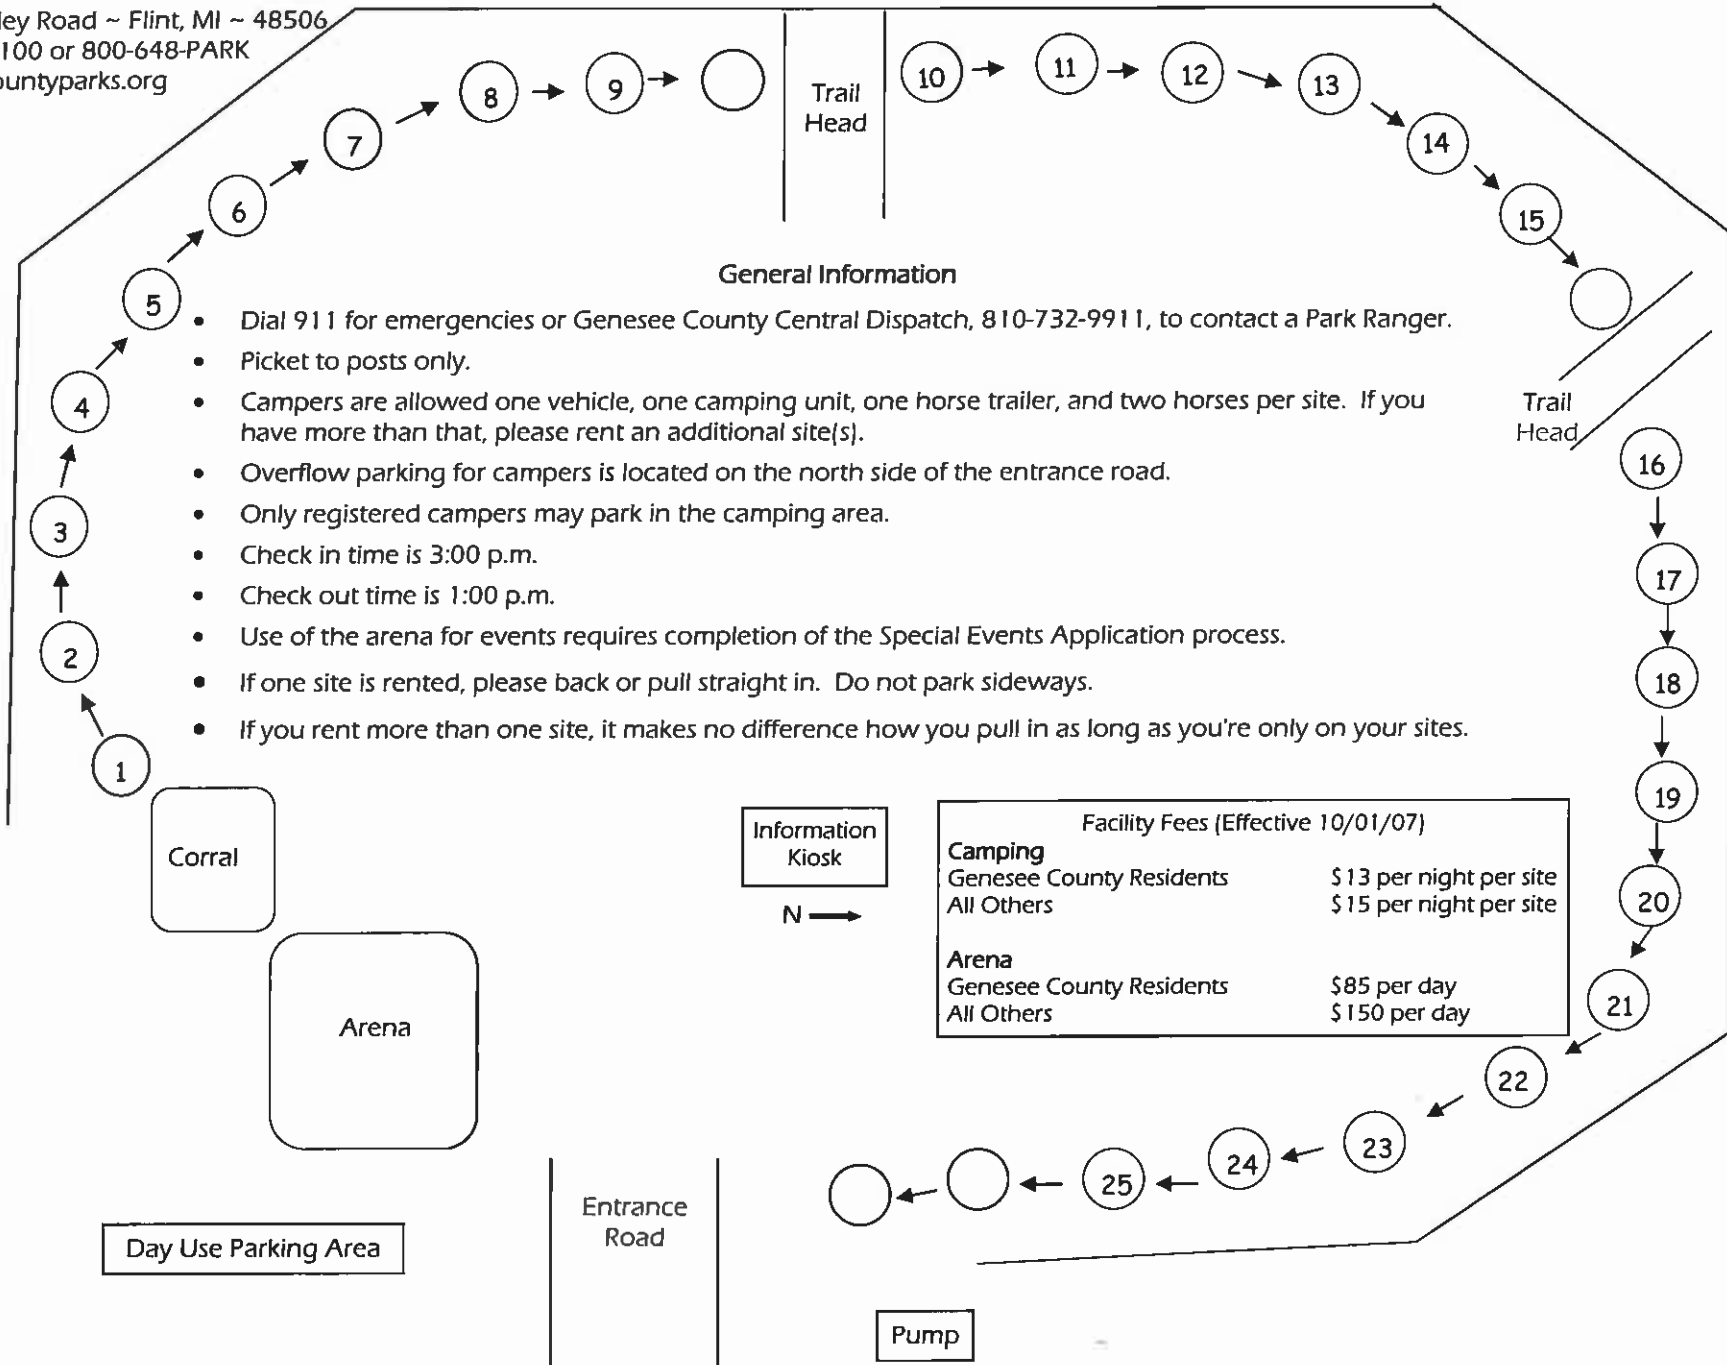

WELCOME TO THE ELBA EQUESTRIAN COMPLEX

GENESEE COUNTY PARKS
Get away. Right away.

A FACILITY OF THE GENESEE COUNTY PARKS & RECREATION COMMISSION

5045 Stanley Road ~ Flint, MI ~ 48506
810-736-7100 or 800-648-PARK
geneseecountyparks.org

General Information

- Dial 911 for emergencies or Genesee County Central Dispatch, 810-732-9911, to contact a Park Ranger.
- Picket to posts only.
- Campers are allowed one vehicle, one camping unit, one horse trailer, and two horses per site. If you have more than that, please rent an additional site(s).
- Overflow parking for campers is located on the north side of the entrance road.
- Only registered campers may park in the camping area.
- Check in time is 3:00 p.m.
- Check out time is 1:00 p.m.
- Use of the arena for events requires completion of the Special Events Application process.
- If one site is rented, please back or pull straight in. Do not park sideways.
- If you rent more than one site, it makes no difference how you pull in as long as you're only on your sites.

Facility Fees (Effective 10/01/07)

Camping	
Genesee County Residents	\$13 per night per site
All Others	\$15 per night per site
Arena	
Genesee County Residents	\$85 per day
All Others	\$150 per day