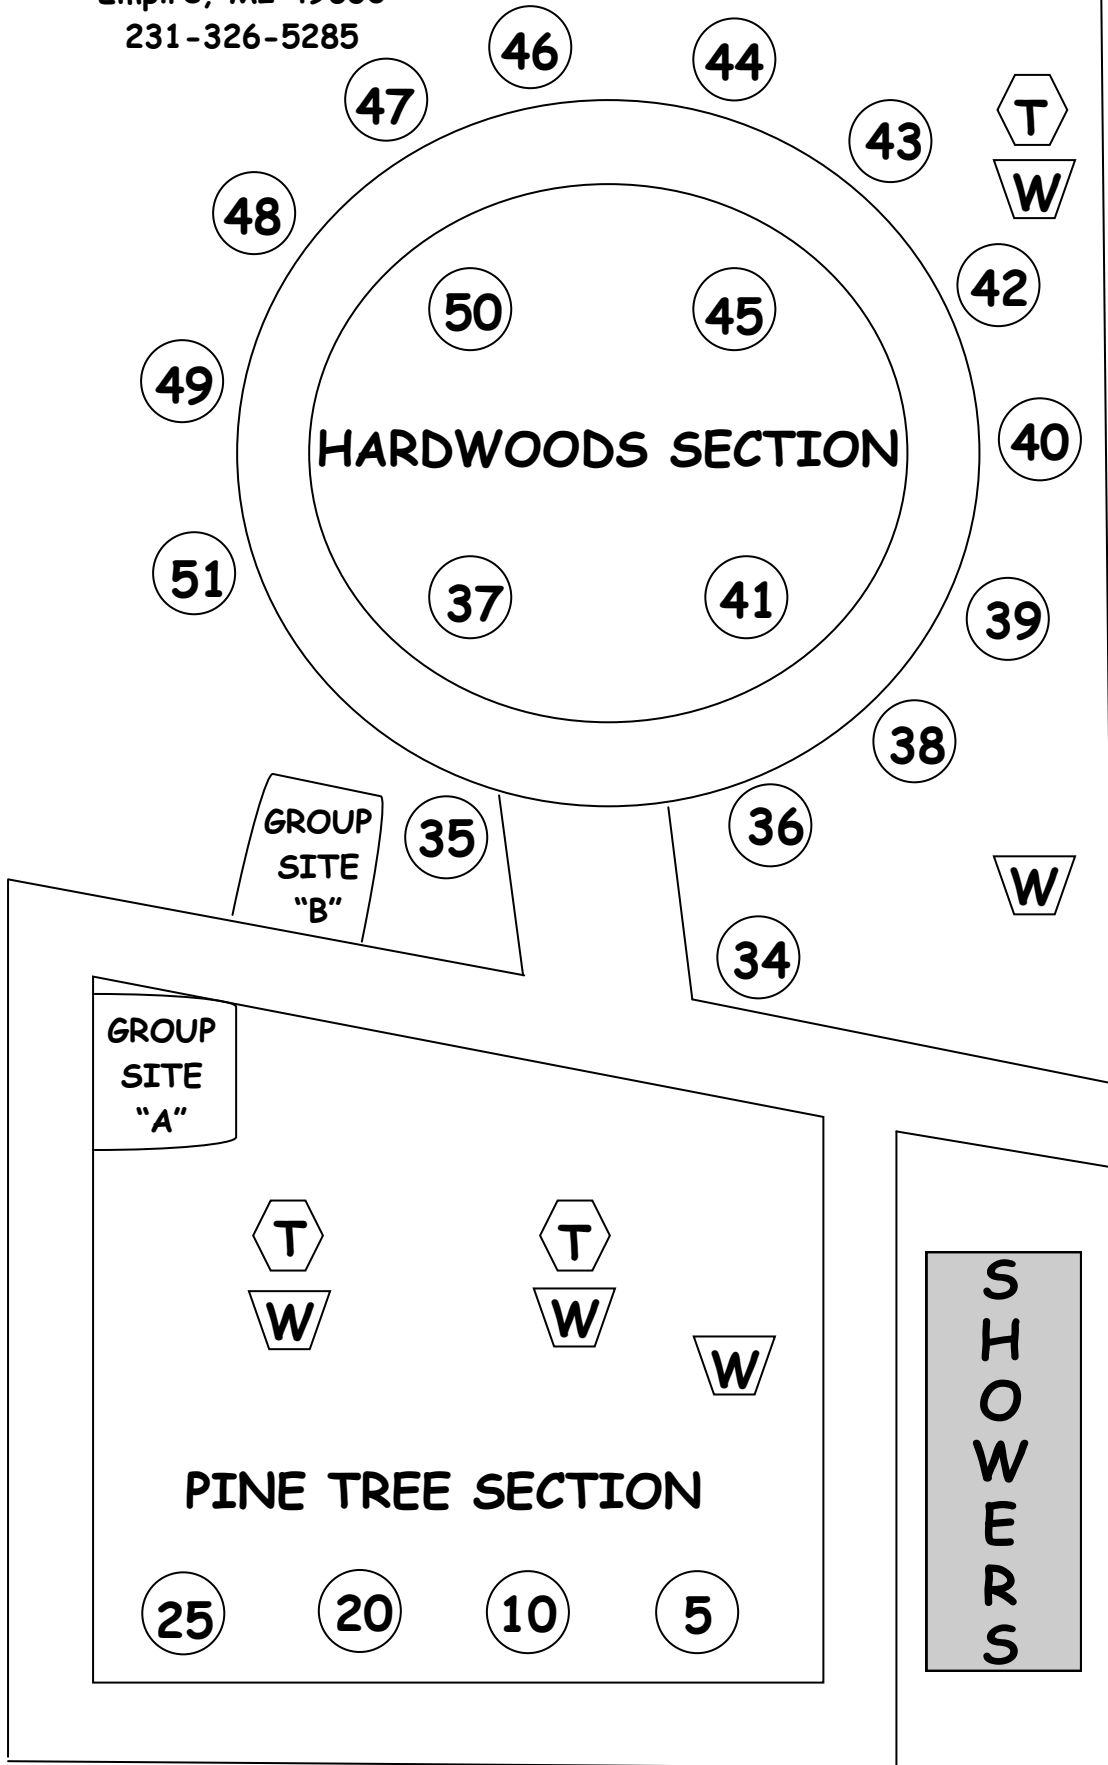

EMPIRE TOWNSHIP CAMPGROUND

7264 W. Osborn Road

Empire, MI 49630

231-326-5285

W - WATER

T - TOILETS

- 60
- 59
- 58
- 57
- 56
- 55
- 54
- 53
- 52

ELECTRIC SITES

W T
 PCPD
 20H1415

ICE

OFFICE

WOOD FOR SALE