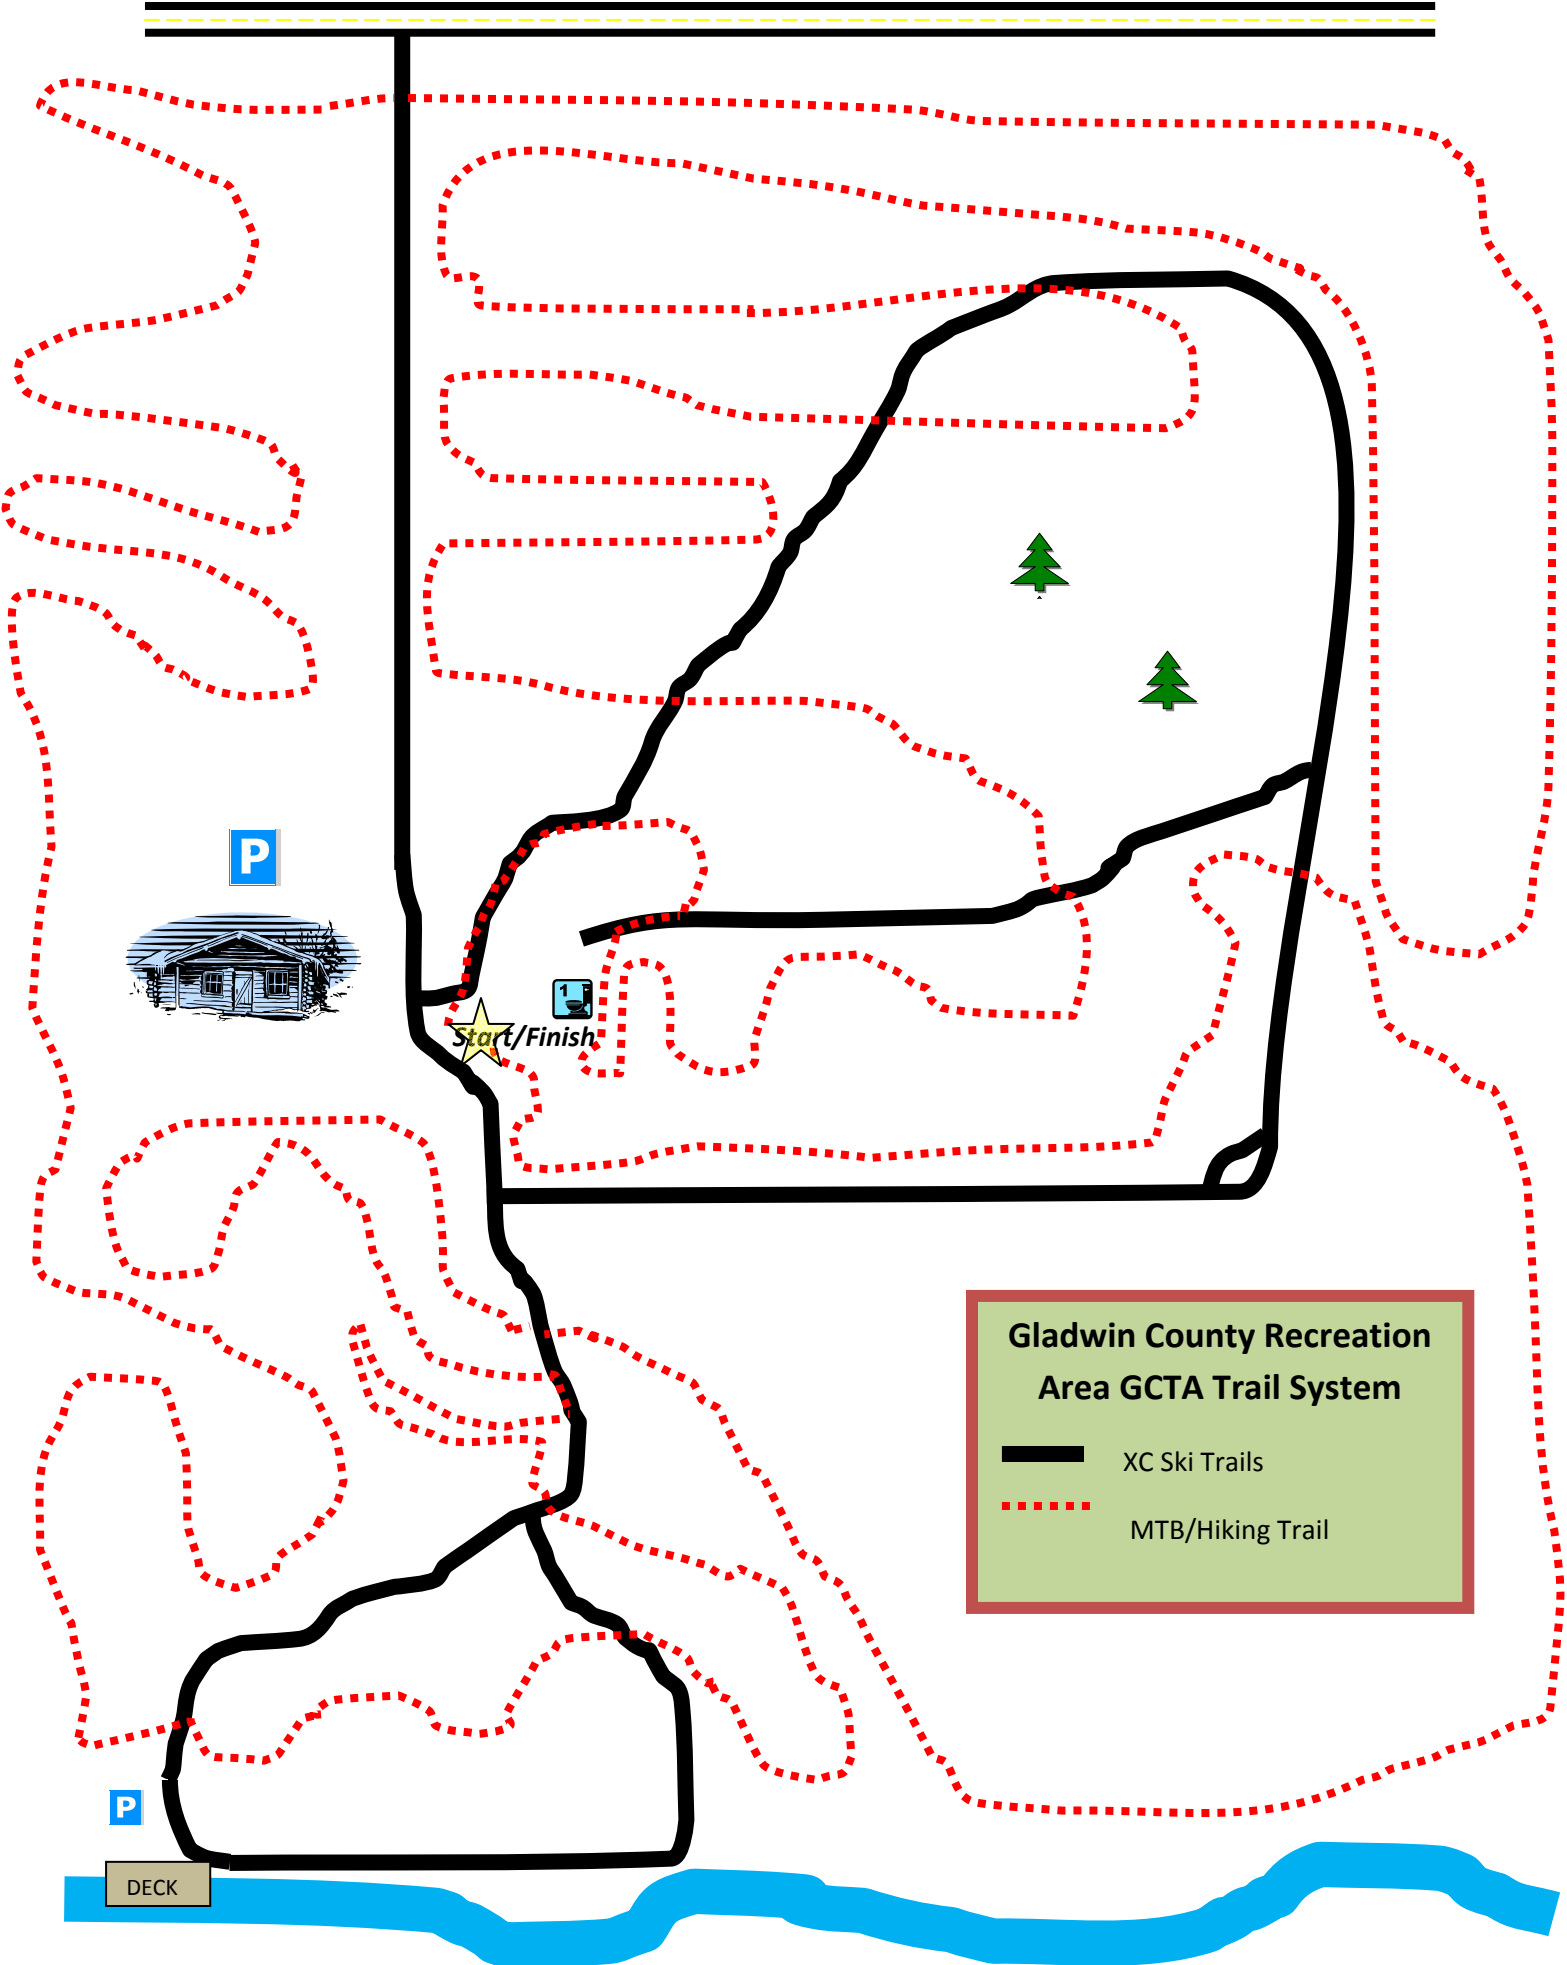

PRATT LAKE RD.

**Gladwin County Recreation
Area GCTA Trail System**

-  XC Ski Trails
-  MTB/Hiking Trail

P

Start/Finish

P

DECK