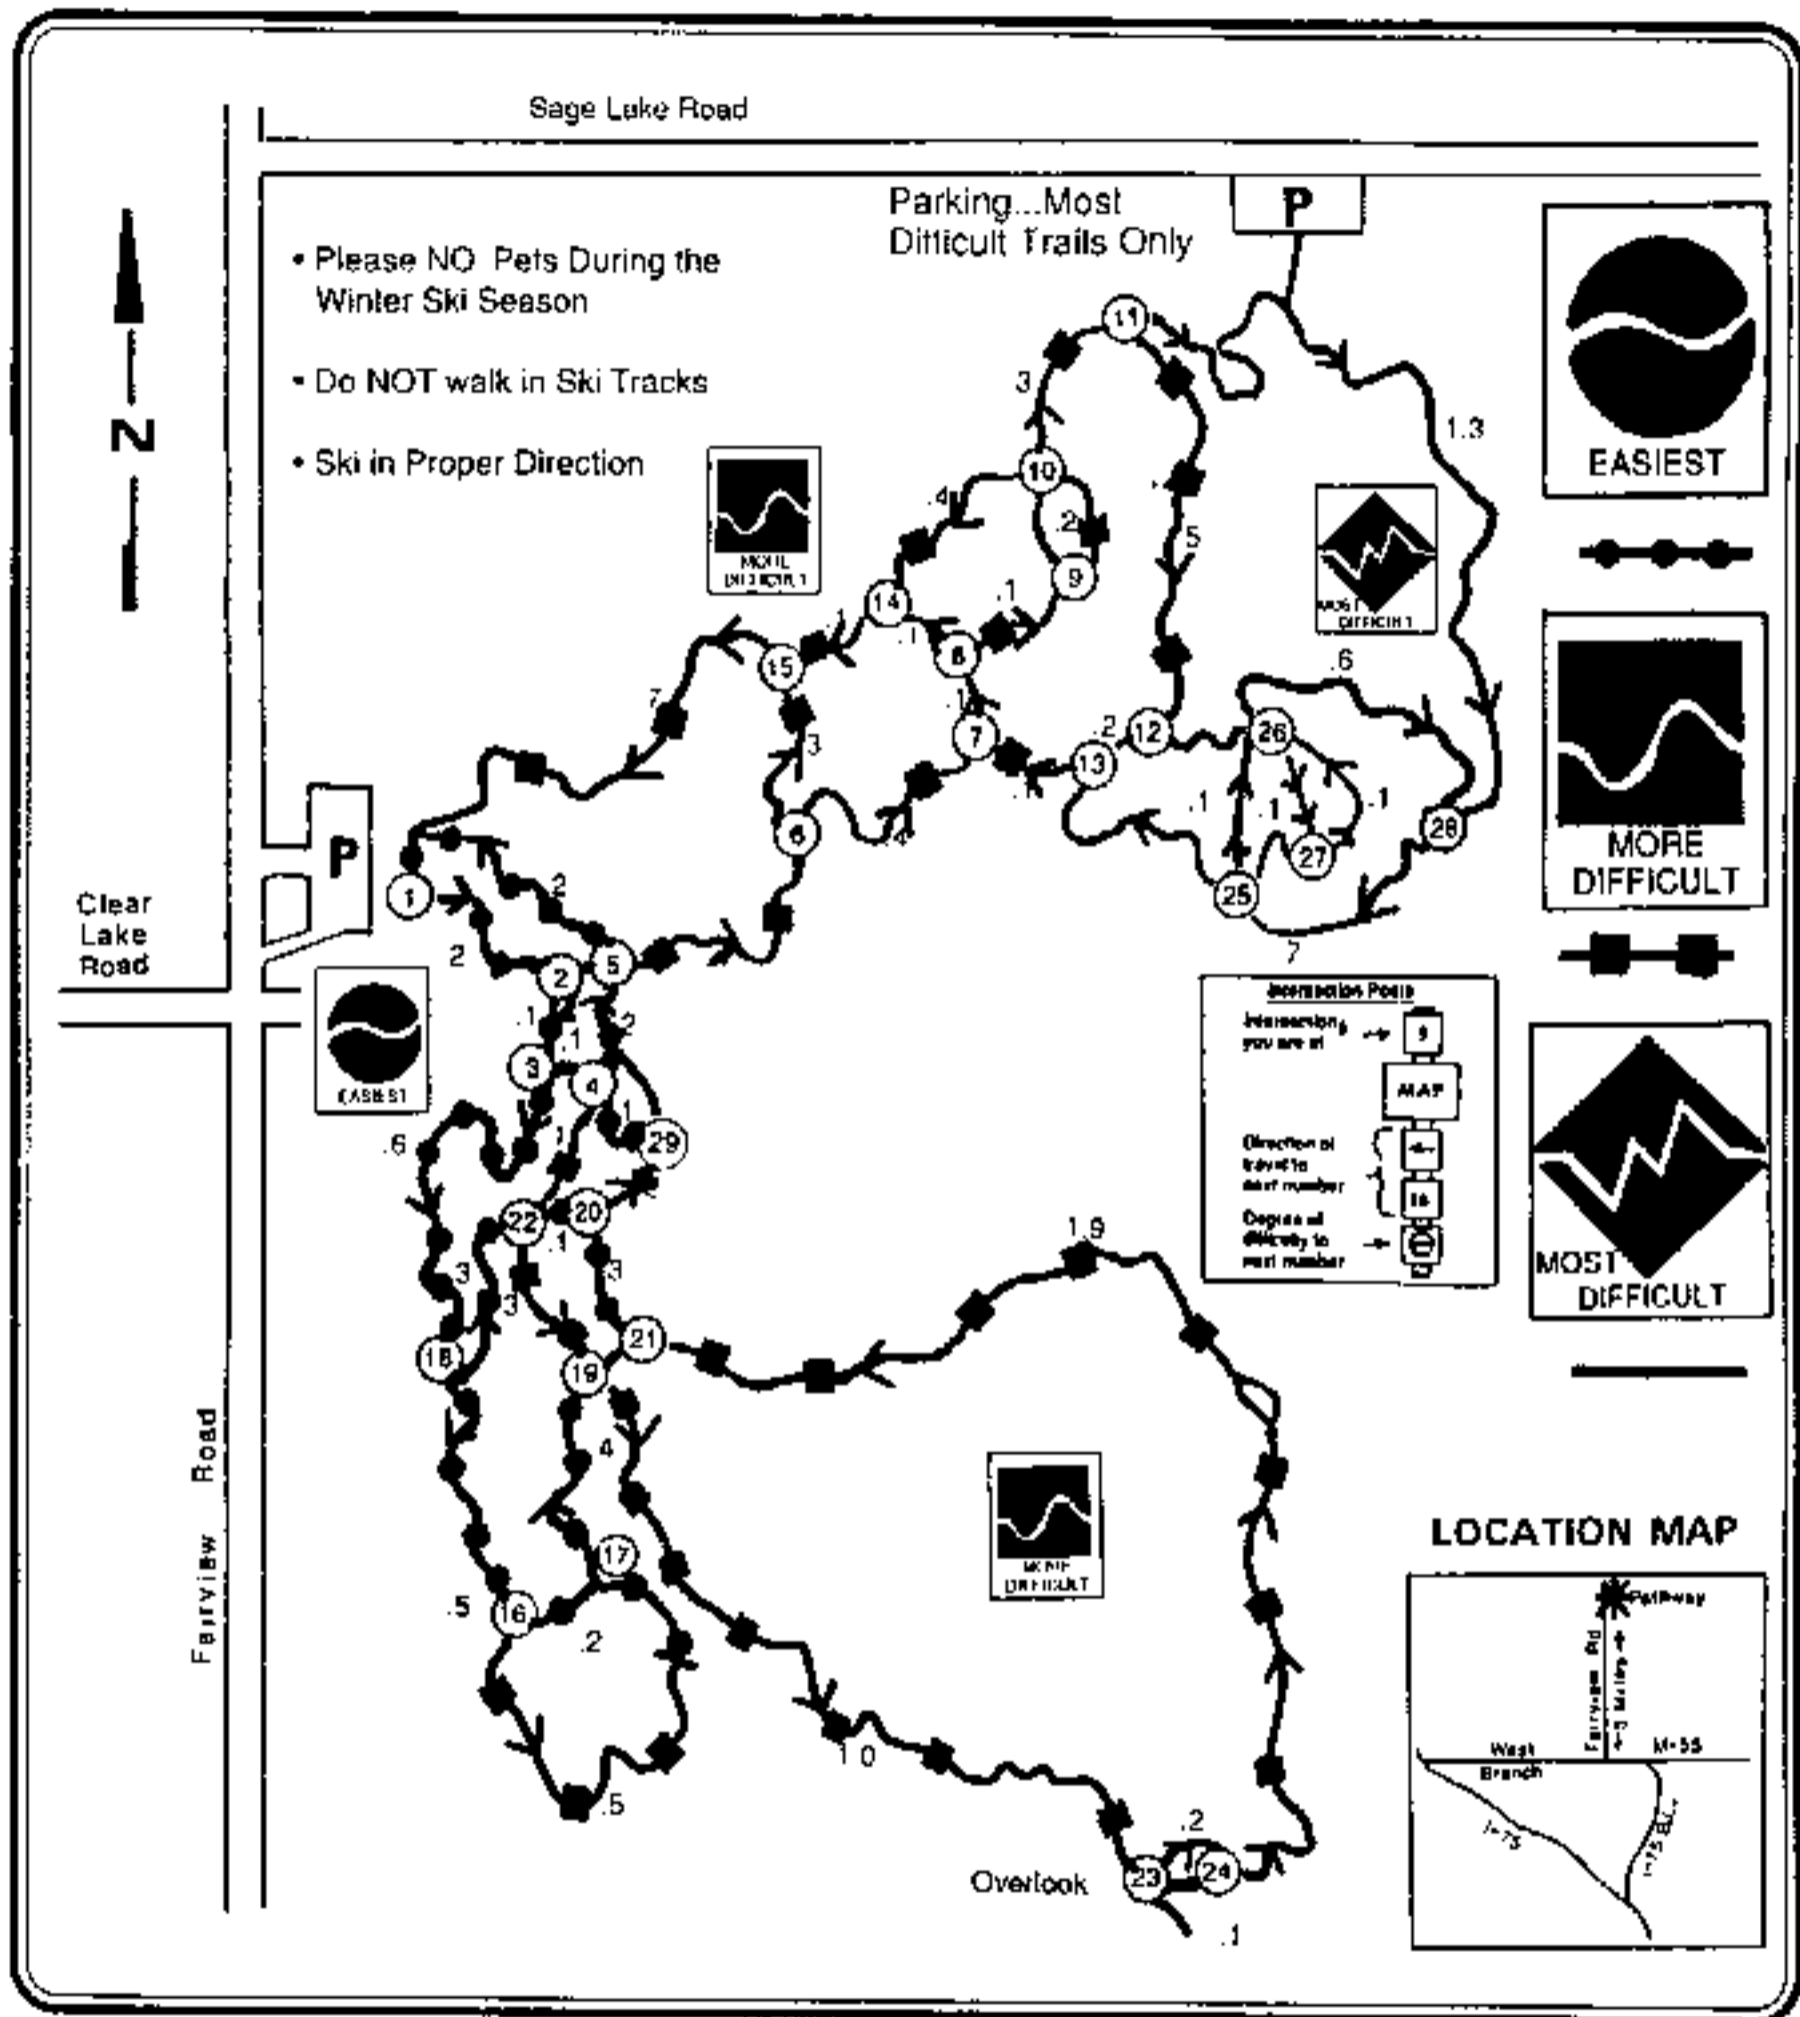

# OGEMAW HILLS PATHWAY

**FOLLOW THE BLUE MARKER**

The Ogemaw Hills Pathway is located at the corner of Clear Lake Road and Fairview Road. Take Exit 212 (West Branch exit) following Business Loop 75 to Fairview Road (5 miles to Ogemaw Hills Pathway). For more information call 1-800-755-9091.