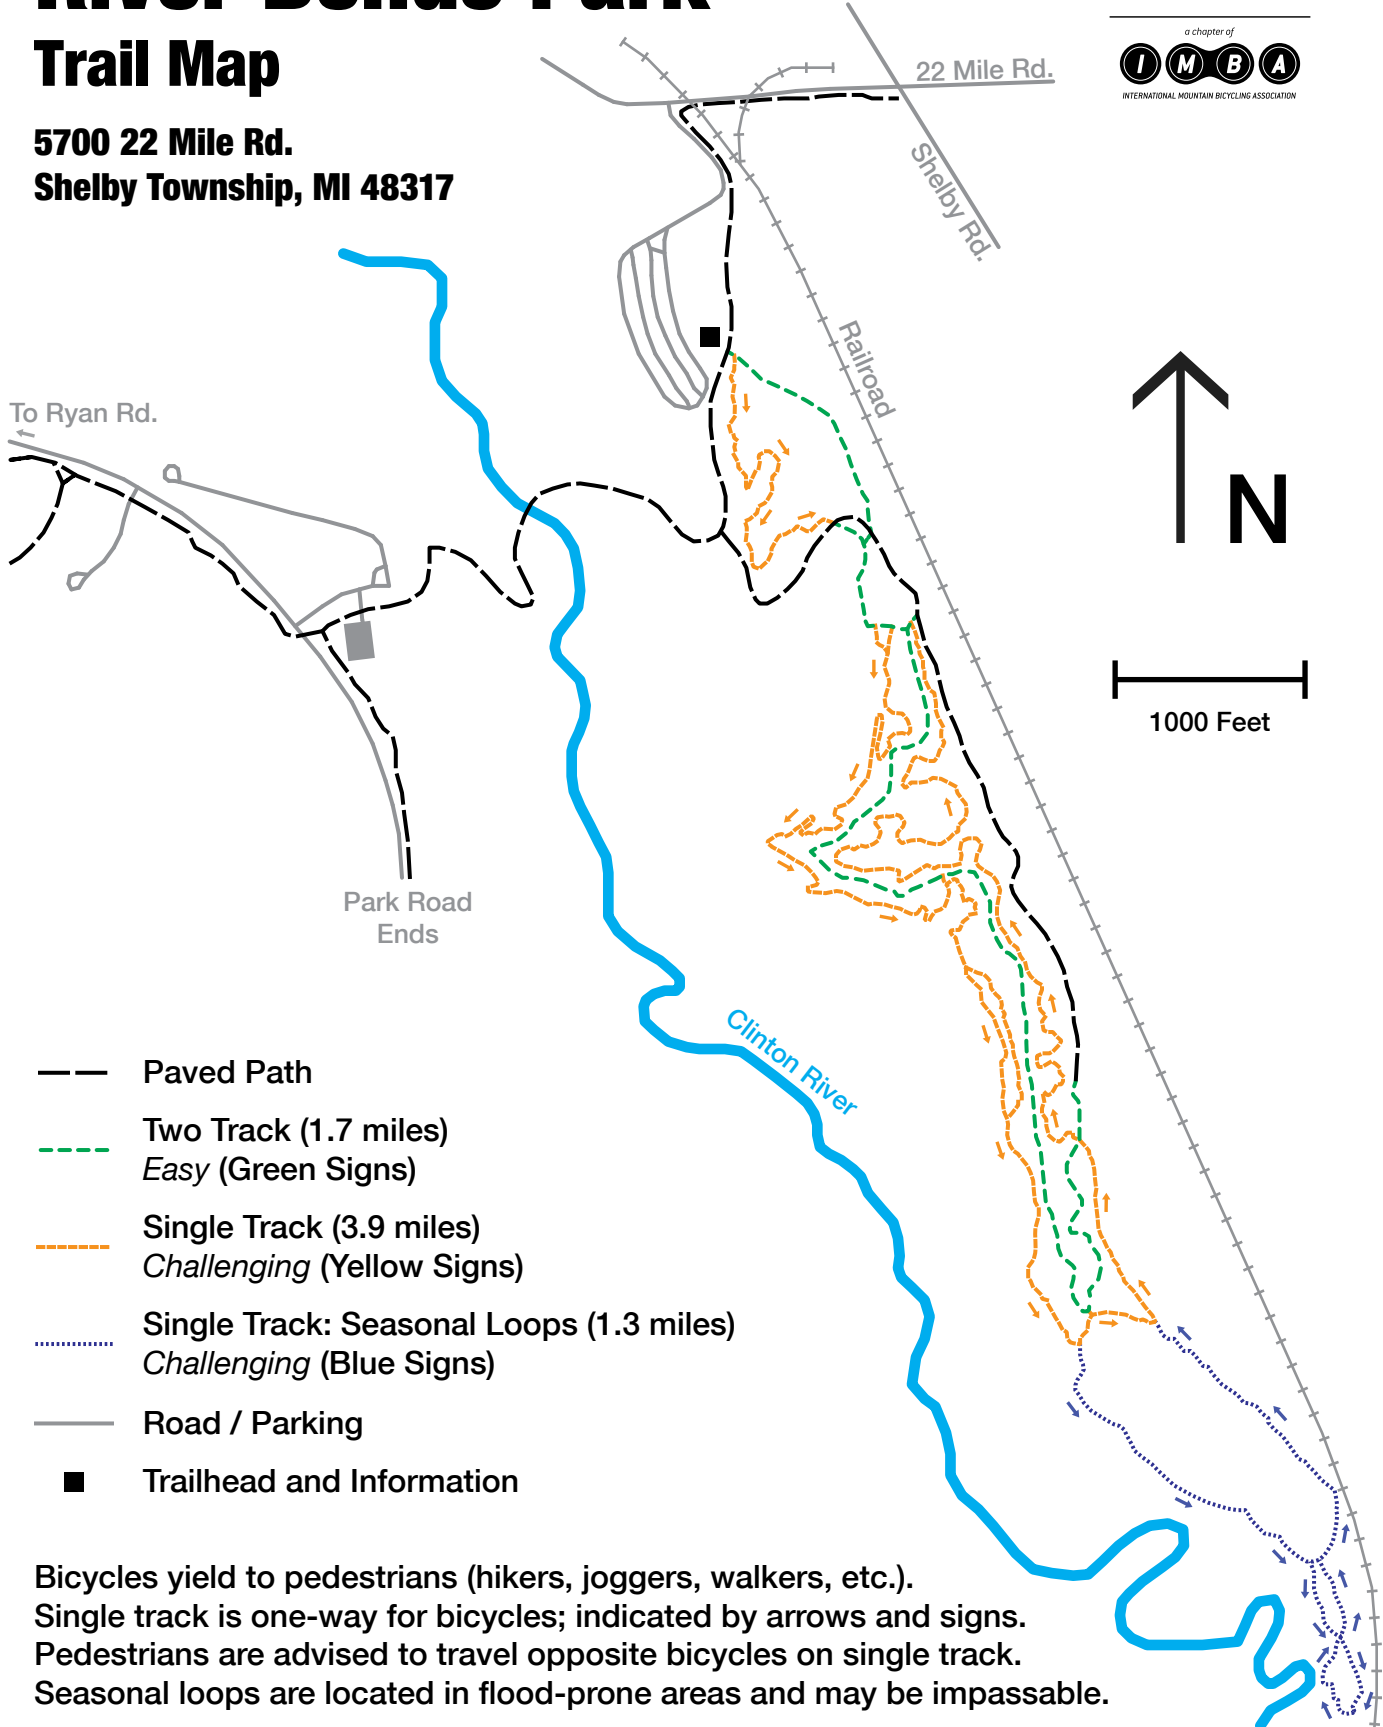

Charter Township of Shelby

River Bends Park

Trail Map

5700 22 Mile Rd.
Shelby Township, MI 48317

- Paved Path
- - - Two Track (1.7 miles)
Easy (Green Signs)
- - - Single Track (3.9 miles)
Challenging (Yellow Signs)
- Single Track: Seasonal Loops (1.3 miles)
Challenging (Blue Signs)
- Road / Parking
- Trailhead and Information

Bicycles yield to pedestrians (hikers, joggers, walkers, etc.).
Single track is one-way for bicycles; indicated by arrows and signs.
Pedestrians are advised to travel opposite bicycles on single track.
Seasonal loops are located in flood-prone areas and may be impassable.