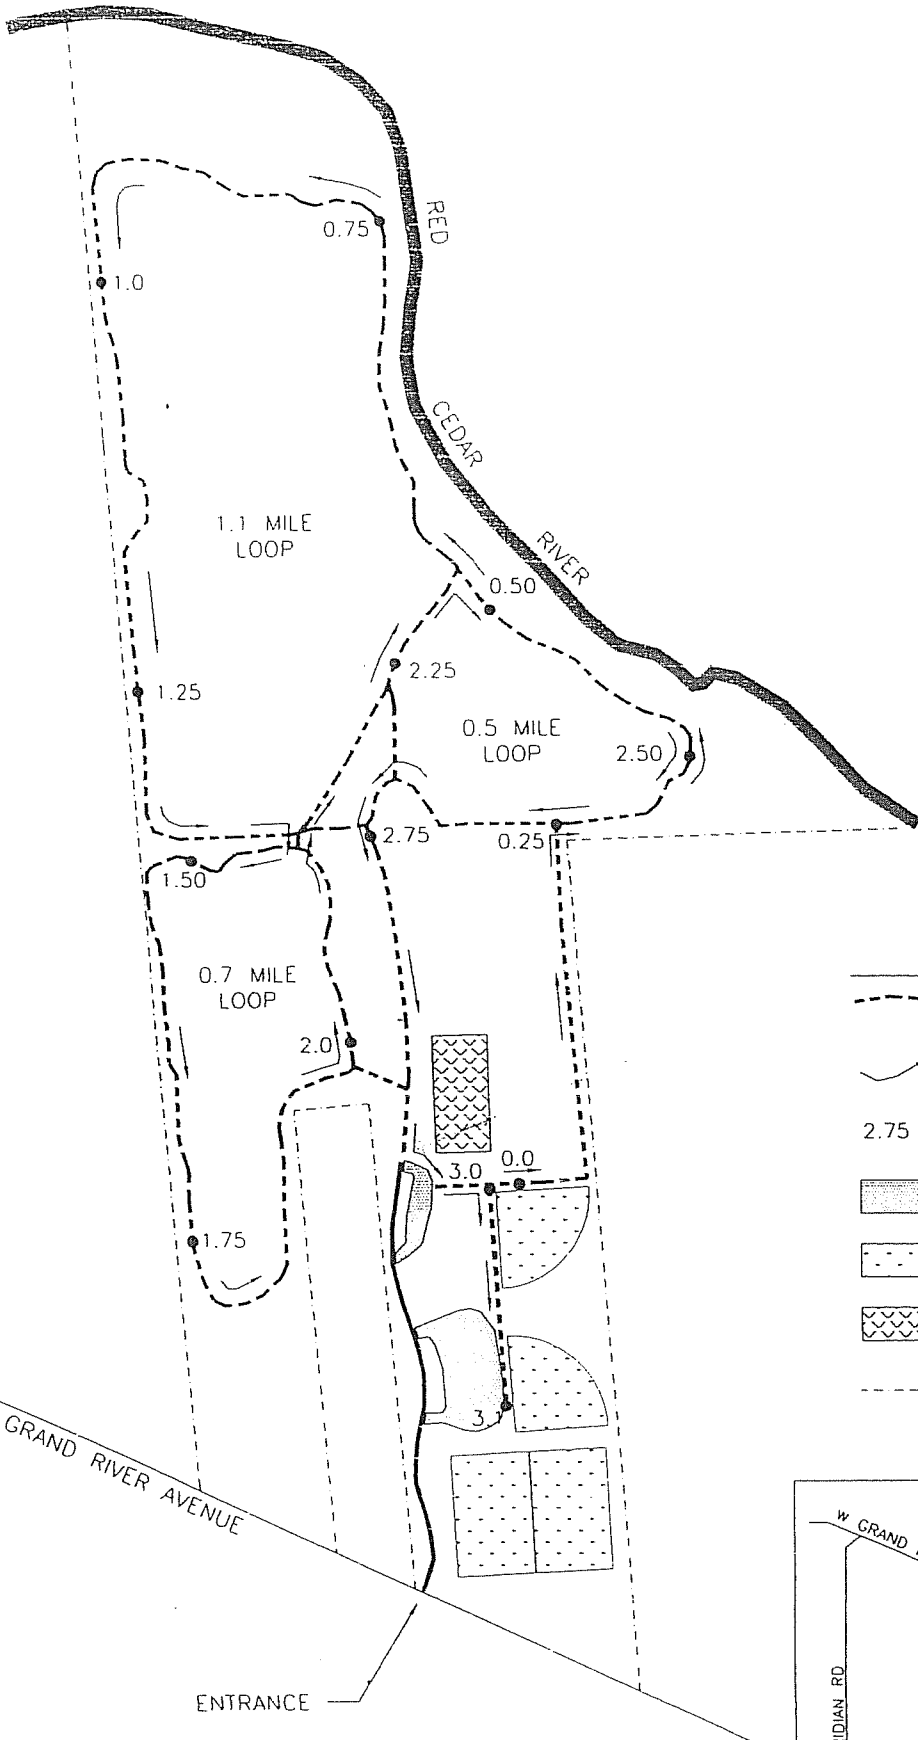

WILLIAMSTON TOWNSHIP GRAND RIVER COMMUNITY PARK TRAIL MAP

NORTH
1 INCH = 600 FEET

LEGEND

- TRAIL
- TRAVEL DIRECTION FOR 3.1 MILE TRAIL
- 2.75 MILE MARKER
- PARKING
- ATHLETIC FIELDS
- SLED HILL
- PARK BOUNDARY